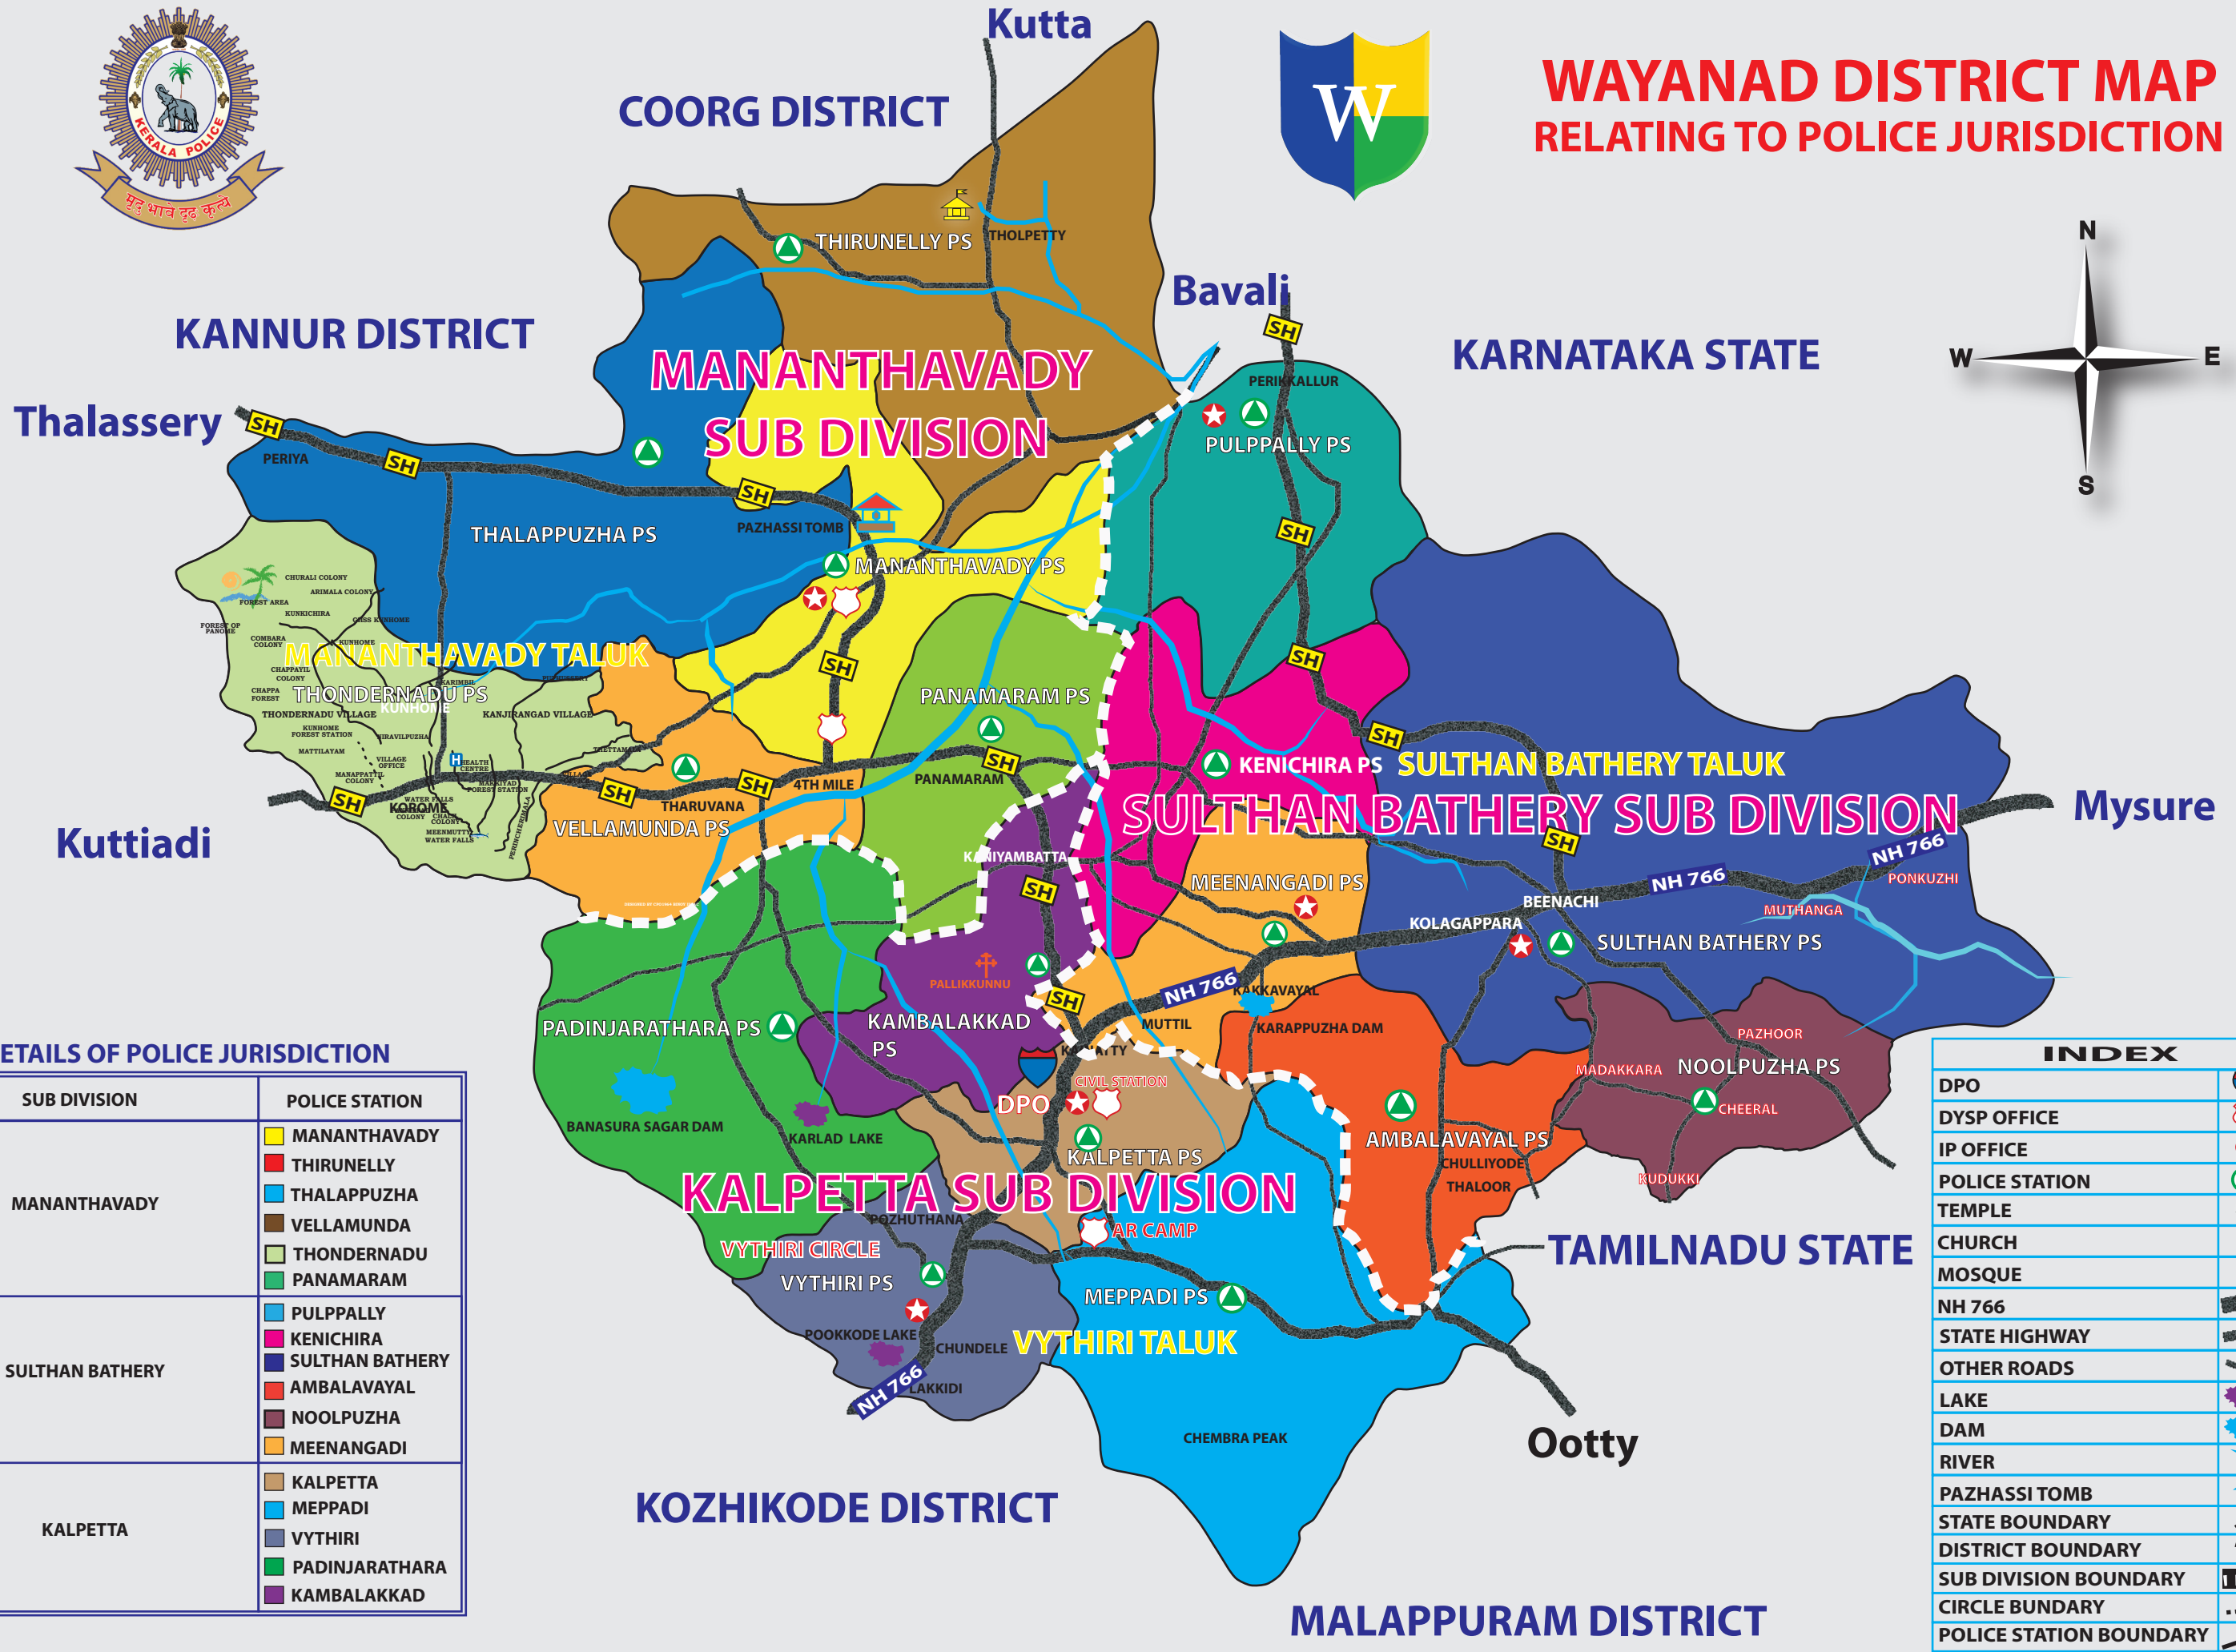

WAYANAD DISTRICT MAP RELATING TO POLICE JURISDICTION

DETAILS OF POLICE JURISDICTION

SUB DIVISION	POLICE STATION
MANANTHAVADY	MANANTHAVADY
	THIRUNELLY
	THALAPPUZHA
	VELLAMUNDA
	THONDERNADU
SULTHAN BATHERY	PULPPALLY
	KENICHIRA
	SULTHAN BATHERY
	AMBALAVAYAL
	NOOLPUZHA
	MEENANGADI
KALPETTA	KALPETTA
	MEPPADI
	VYTHIRI
	PADINJARATHARA
	KAMBALAKKAD

INDEX

DPO	
DYSP OFFICE	
IP OFFICE	
POLICE STATION	
TEMPLE	
CHURCH	
MOSQUE	
NH 766	
STATE HIGHWAY	
OTHER ROADS	
LAKE	
DAM	
RIVER	
PAZHASSI TOMB	
STATE BOUNDARY	
DISTRICT BOUNDARY	
SUB DIVISION BOUNDARY	
CIRCLE BUNDARY	
POLICE STATION BOUNDARY	